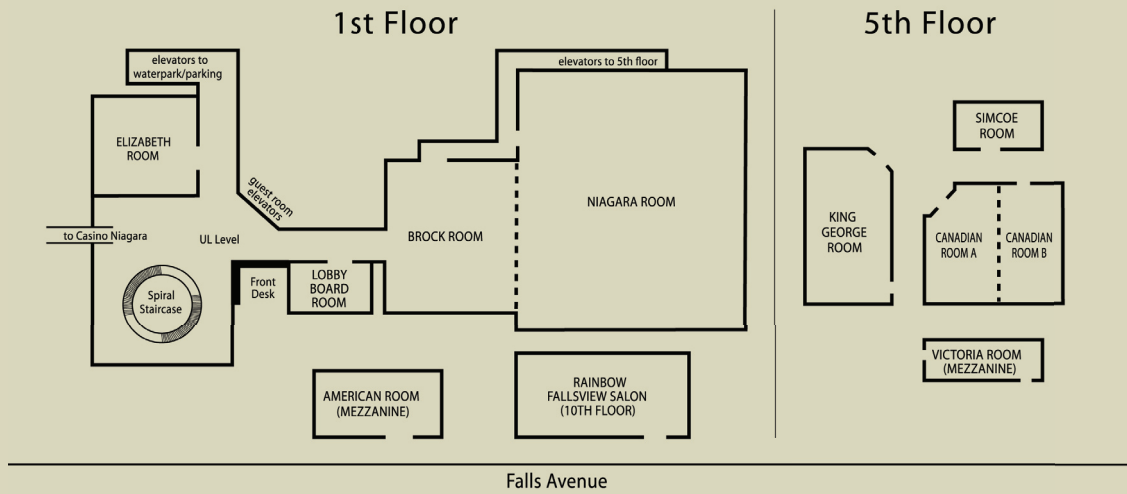

CROWNE PLAZA®

NIAGARA FALLS - FALLSVIEW

Additional 200,000 sq.ft. on site meeting space available.

ROOM	DIMENSIONS	THEATRE	CLASSROOM	HOLLOW SQ	RECEPTION	BANQUET
Grand Ballroom	114 x 124 = 7,578 sq. ft.	850	504	50	810	630
Niagara Room	72 x 79 = 5,688 sq. ft.	700	400	—	650	564
Brock Room	42 x 45 = 1,890 sq. ft.	150	104	50	180	132
Rainbow Salon	44 x 42 = 1,848 sq. ft.	120	77	40	160	132
Elizabeth Room	44 x 34 = 1,496 sq. ft.	130	68	40	120	120
Canadian Room A/B	42 x 32 = 1,344 sq. ft.	120	80	48	130	120
Canadian Room A	21 x 32 = 672 sq. ft.	60	40	26	60	60
Canadian Room B	21 x 32 = 672 sq. ft.	60	44	30	70	60
King George Room	22 x 42 = 924 sq. ft.	70	48	38	90	72
American Room	31 x 23 = 713 sq. ft.	60	36	32	70	60
Victoria Room	39 x 15 = 585 sq. ft.	65	32	28	60	48
Lobby Boardroom	24 x 16 = 384 sq. ft.	BOARDROOM ONLY (12 people)				
Simcoe Room	23 x 11 = 253 sq. ft.	BOARDROOM ONLY (12 people)				

ASK ABOUT CROWNE PLAZA STANDARDS;
*a comprehensive meetings package that ensures seamless
 planning and an exceptional meeting experience*
THE PLACE TO MEET.